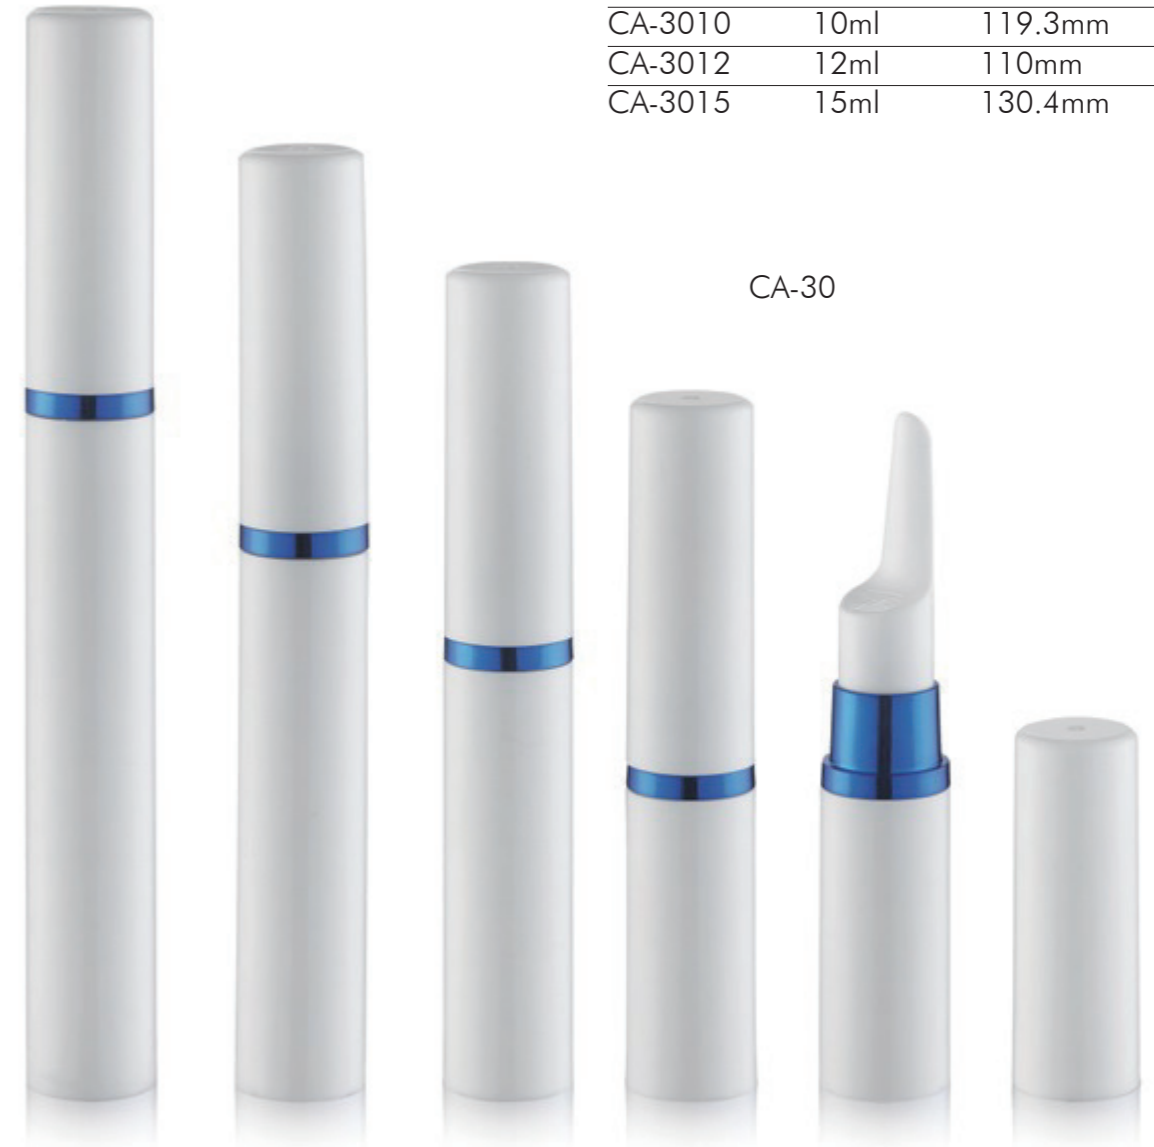

# Airless Bottles

Pack Your Beauty  
**COSME**  
 PACKAGING

CA-28

CA-29

Item	Capacity	High	Discharge
CA-3005	5ml	100.4mm	φ18mm
CA-3010	10ml	119.3mm	φ18mm
CA-3012	12ml	110mm	φ18mm
CA-3015	15ml	130.4mm	φ18mm

Item	Capacity	High	Discharge
CA-2815	15ml	92mm	φ36.5mm
CA-2830	30ml	120mm	φ36.5mm
CA-2850	50ml	160mm	φ36.5mm

Item	Capacity	High	Discharge
CA-2915	15ml	92mm	φ36.5mm
CA-2930	30ml	120mm	φ36.5mm
CA-2950	50ml	160mm	φ36.5mm